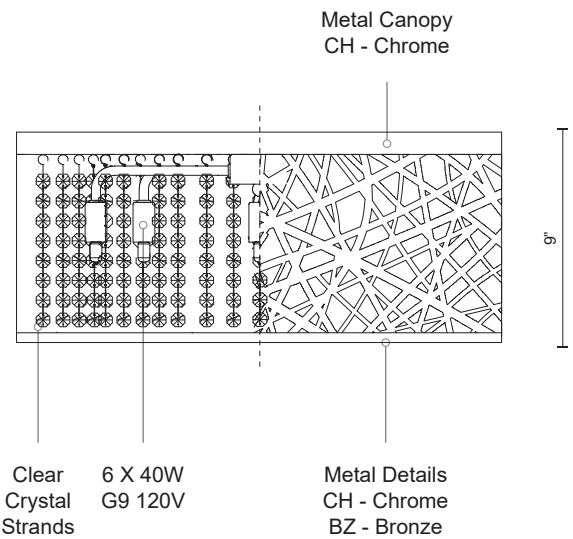

510106

SPECIFICATION SHEET

Description:

Six lamp laser cut stainless steel ceiling fixture with fine crystal strands.

Metal Finish(es):

CH - Chrome BZ - Bronze

Shade Detail(s):

Laser Cut Pattern

Lamping:

6 X 40W, G9, 120V

PROJECT:	
DATE:	TYPE:

510106

510106BZ